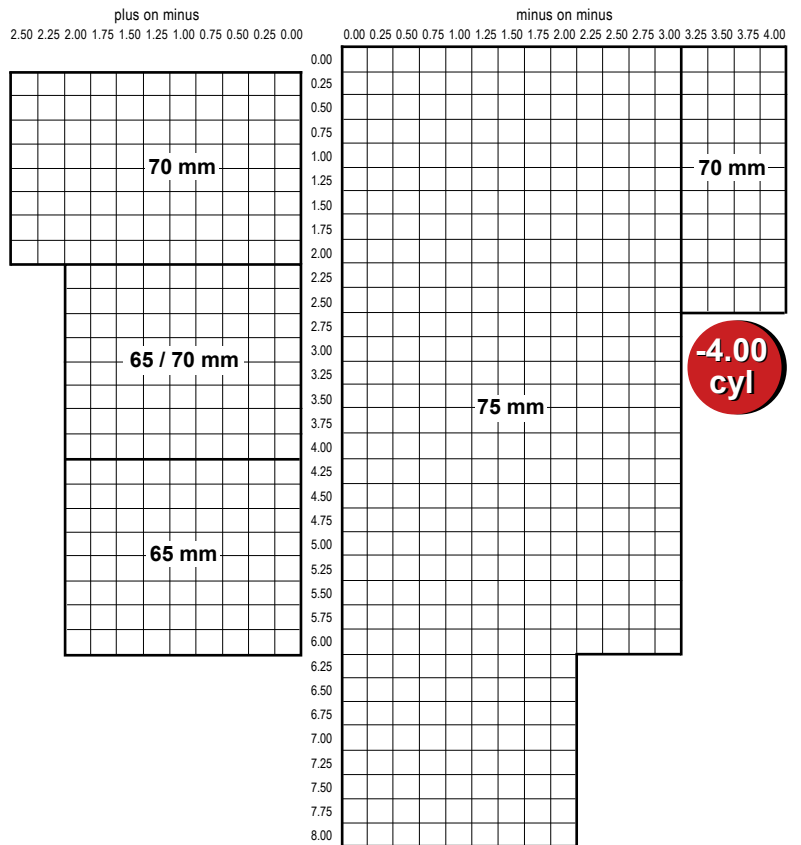

Centoptic Aspheric

- **Polycarbonate THC**
- **65, 70 & 75 mm**
- **Tintable Hard Coat**
- **1.1 min. CT**