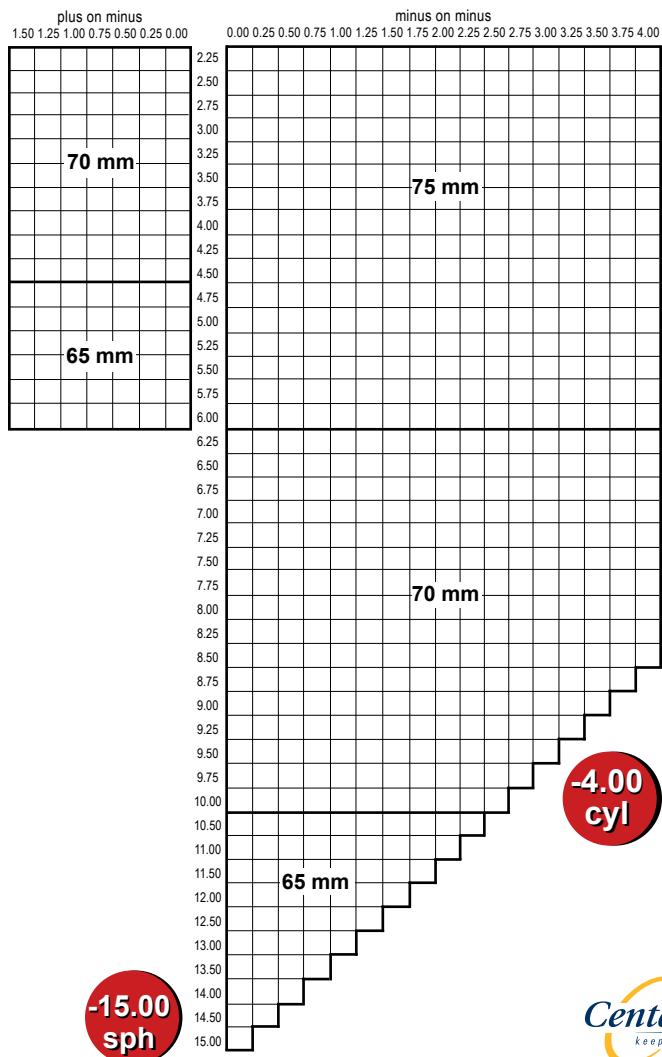

CHOICE 1.74 BluSelect HMC Ultra

- 65, 70 & 75 mm Super Hydrophobic AR
- UV & HEV blue light protection
- Aspheric 1.74 Index Plastic 1.1 min. CT
- (Minus powers only)

CHOICE 1.74 Aspheric HMC Ultra

- 65, 70 & 75 mm Super Hydrophobic AR
- Aspheric 1.74 Index Plastic 1.1 min. CT