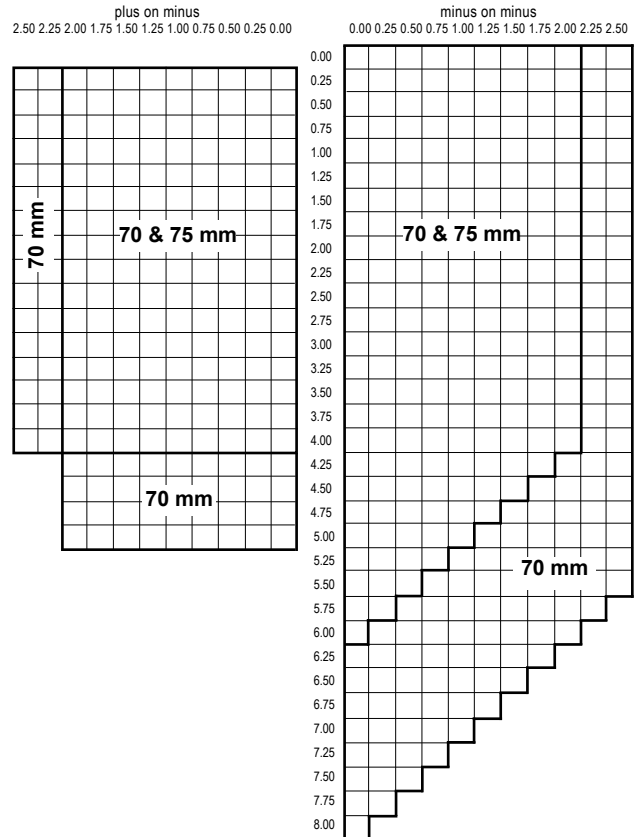

- 65, 70 & 75 mm Uncoated  
Flatter / Thinner 1.6 min. CT

**Hard Coated by Carl Zeiss Vision**

- 70 & 75 mm Tintable Scratch Coat  
(2-Sided) 1.8 min. CT

**Uncoated by Carl Zeiss Vision**

- 70 & 75 mm Uncoated 1.8 min. CT