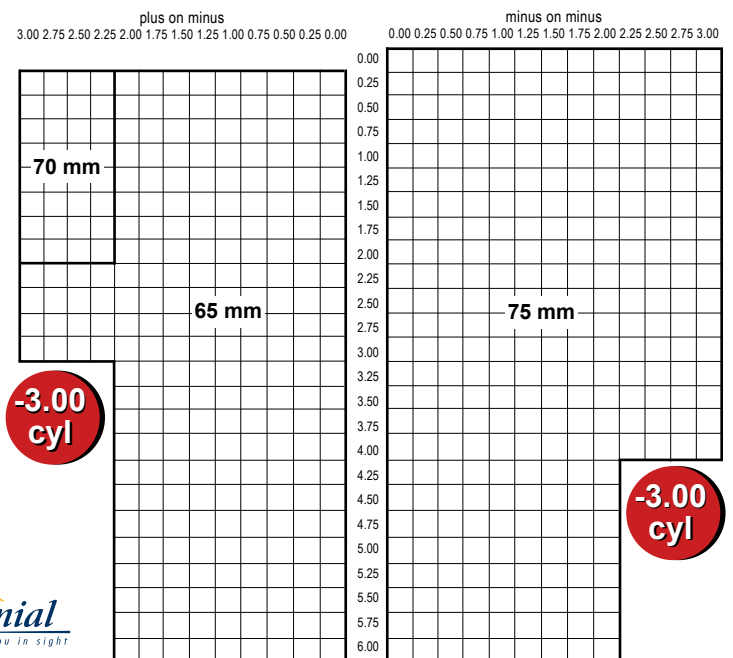

Centoptic 1.60 Transitions

- **GEN 8 Super AR**
  65, 70 & 75 mm
  Transitions Signature GEN 8
  Grey & Brown
  Super Hydrophobic AR
  1.60 Index Plastic 1.2 min. CT